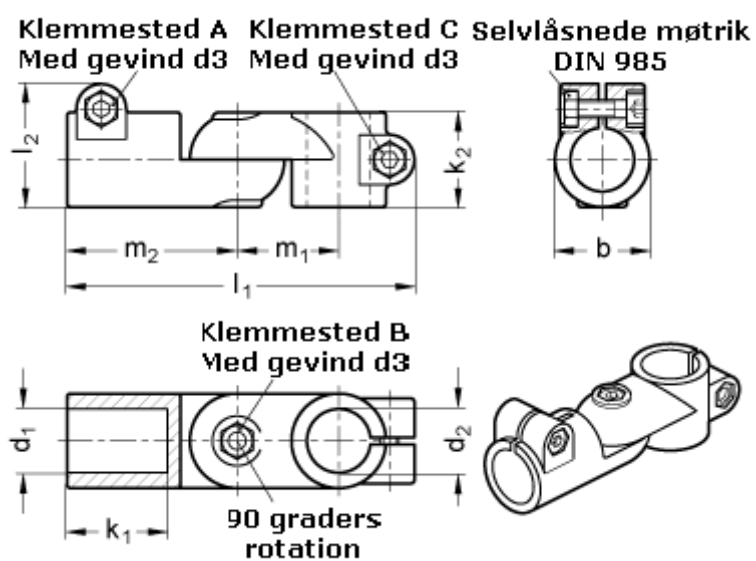

Article number: 20284B40B42S2SW

Description: E+G Swivel connector joint
GN284-B40-B42-2-SW

Measures

$b = 65$	$m_1 = 70$
$d_1 = B40$	$m_2 = 115$
$d_2 = B42$	
$d_3 = M10$	
$k_1 = 74.0$	
$k_2 = 65$	
$l_1 = 230$	
$l_2 = 77.5$	